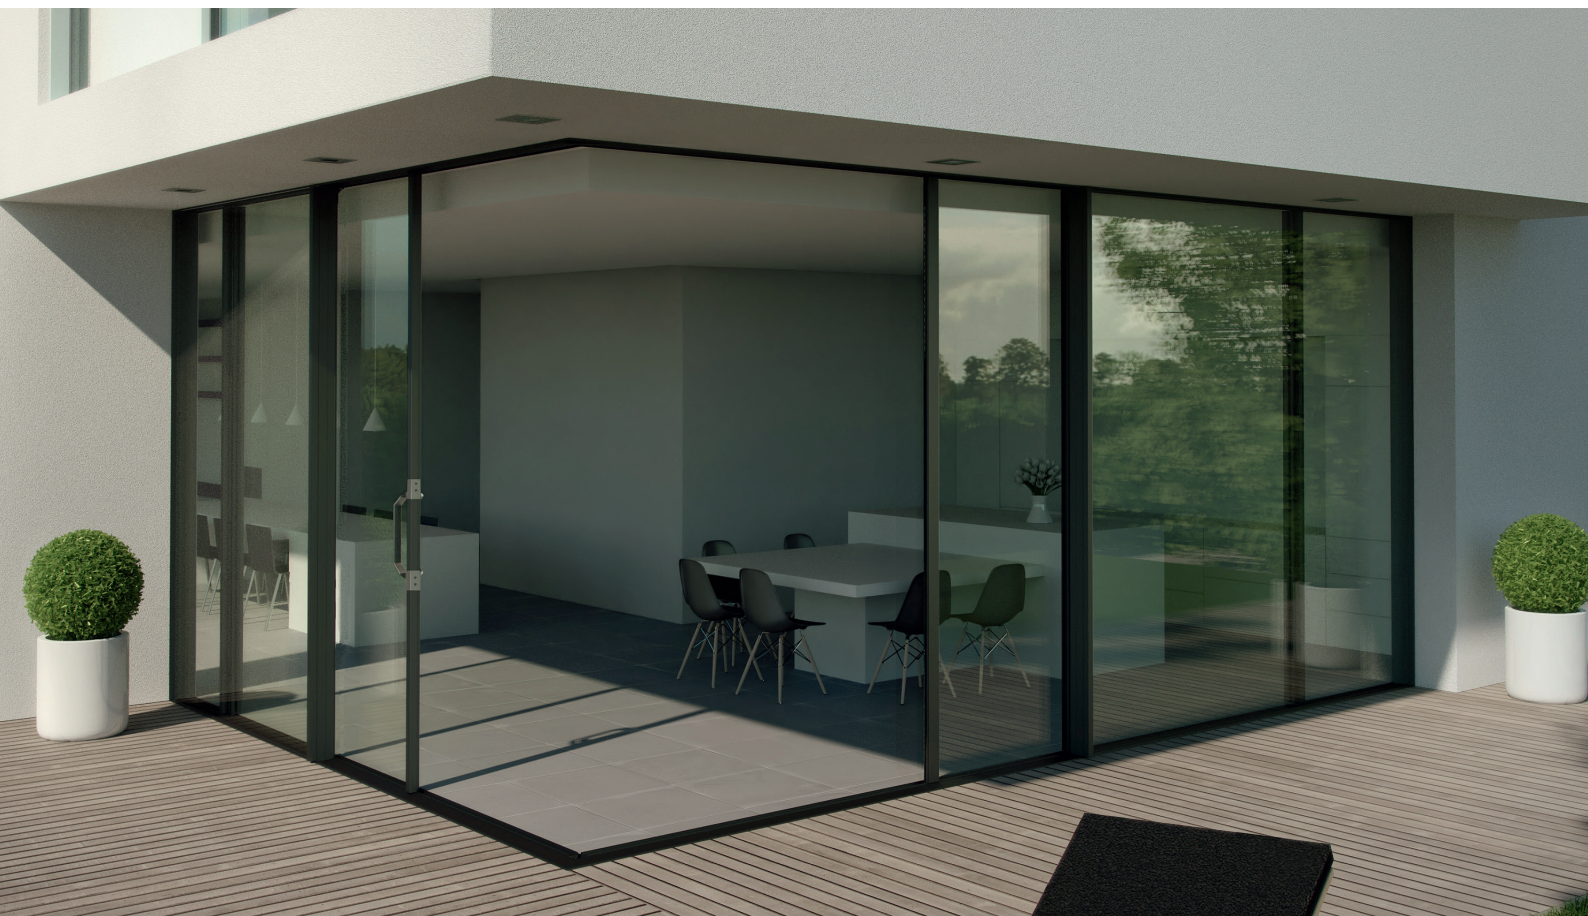

The Hi-Finity sliding door is specifically designed to create a visual extension to the outdoors, a sense of space and allow maximum use of **natural light**.

Technical innovations have allowed Hi-Finity to combine minimalist design with maximum performance.

The large glass surfaces reach from floor to ceiling, offering ultimate illumination. Fully integrated frames create a **flush threshold**, allowing for easy entrance and accessibility.

Claudio Curia (fotograaf)

Minimalist design

Hi-Finity is designed with an infinite view in mind. Thanks to innovative design, Hi-Finity is characterized by minimal visible sight lines. The **seamless integration** of the elements creates floor-to-ceiling glass surfaces, whilst at the same time fading the borders between the interior and exterior, creating the ultimate minimalistic appearance.

From a different angle

Hi-Finity maximizes architectural freedom to play with transparency and light. The system allows multiple configurations and opening types such as duo rail, 3-rail and central closing solutions, providing the option of up to six movable glass panes. In addition to that, the revolutionary corner solution makes it possible to merge in- and outdoors without any barriers.