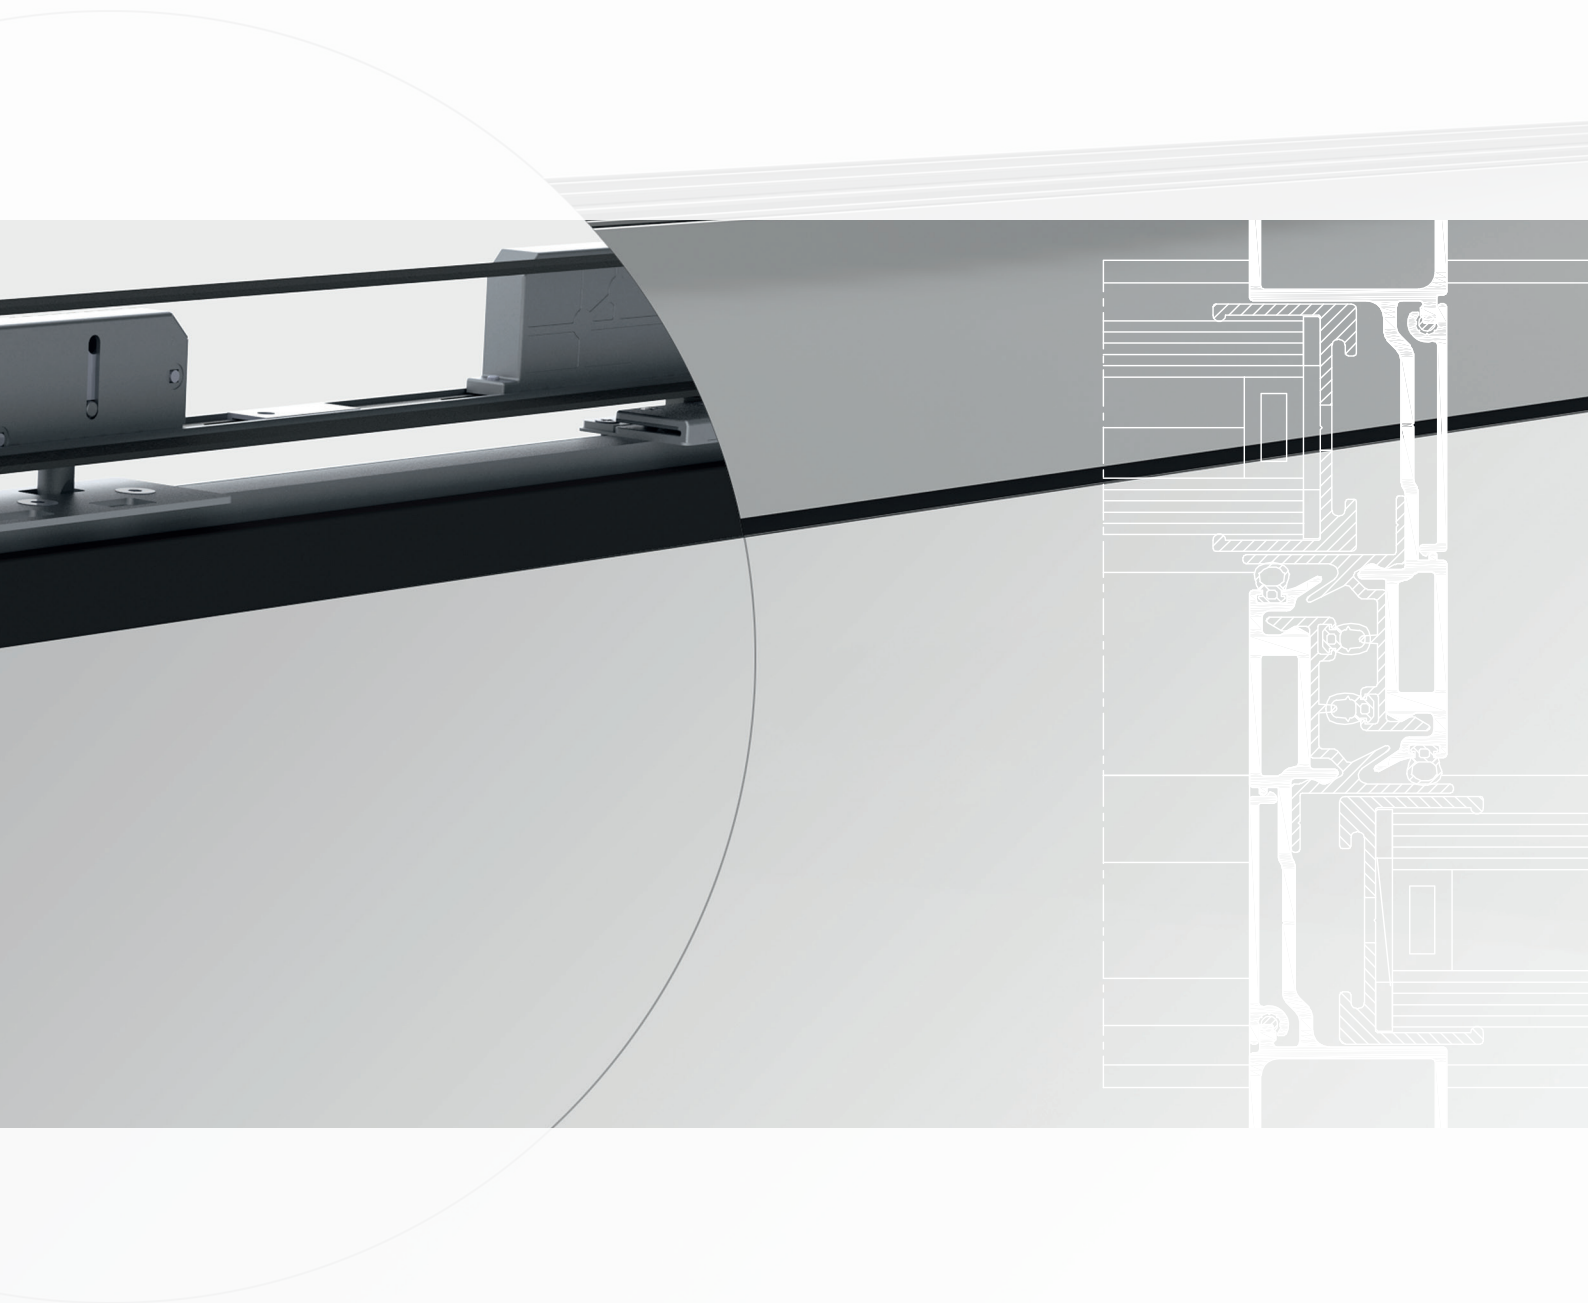

Classified **burglary resistance** class RC2, Hi-Finity also stands for **safety**. Thanks to the concept of a central locking mechanism, in combination with layered glass, Hi-Finity guarantees a high level of security. The electric locking and unlocking is realized by a robust bolt and hook, operated by a simple push of the button or via remote control, whilst giving visual feedback on the security position of the lock.