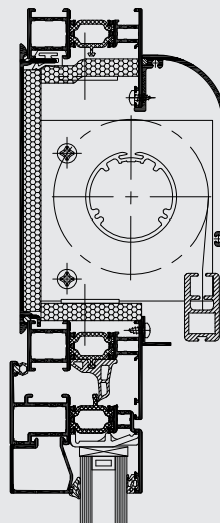

The integrated sunscreening system Reynascreen can be combined with all Reynaers windows and doors and can be controlled manually or electrically. The extra insulation in the casing ensures the thermal comfort. Furthermore, Reynascreen can be combined with Mosquito, the Reynaers insect screen.